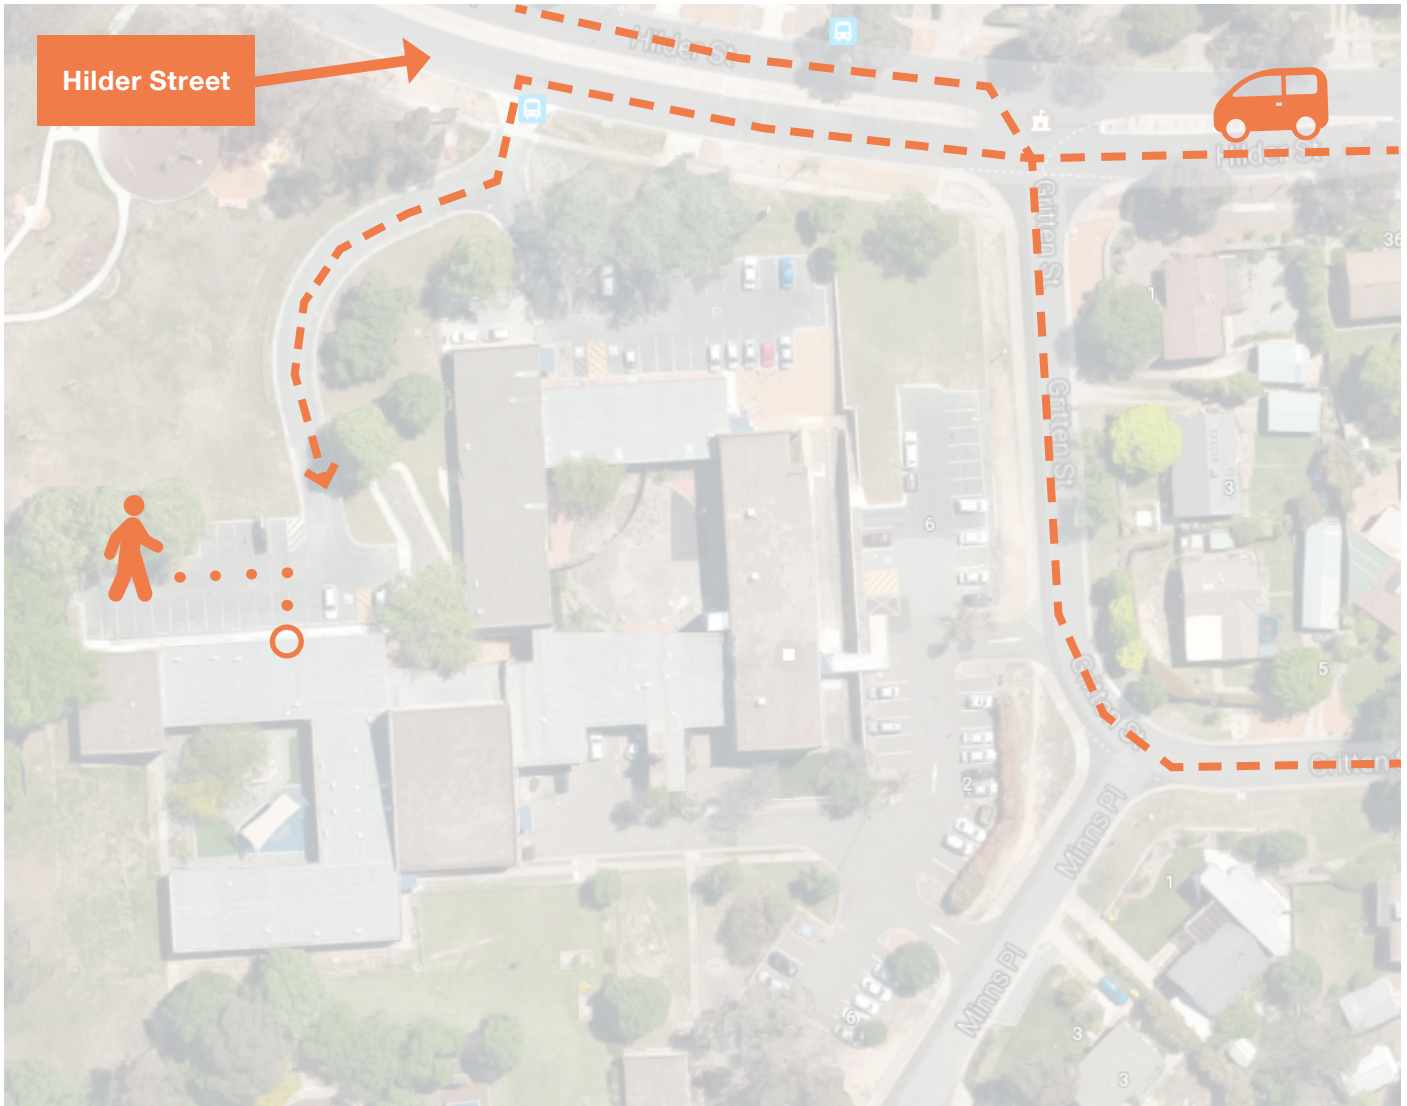

Communities@Work

Weston Community Hub - How to find us

Training Room

Car Park
Enter via Hilder Street, Weston.
The entrance is off the car
park on Hilder Street.

Training Room
Once you have parked your
car, you will have a short
20m walk to the training room.

If you are having
difficulty finding
any of the training
rooms, please call
6293 6220

Communities@Work

172 Dixon Drive, Holder - How to find us

Dixon Drive Campus

Car Park
Enter via Dixon Drive, Holder.
Parking for the Training
Room is located closest
to the entrance gate.

Training Room
Once you have parked
your car closest to the
entrance gate, you will
have a short **80m walk**
to the training room.

If you are having
difficulty finding
any of the training
rooms, please call
6293 6220