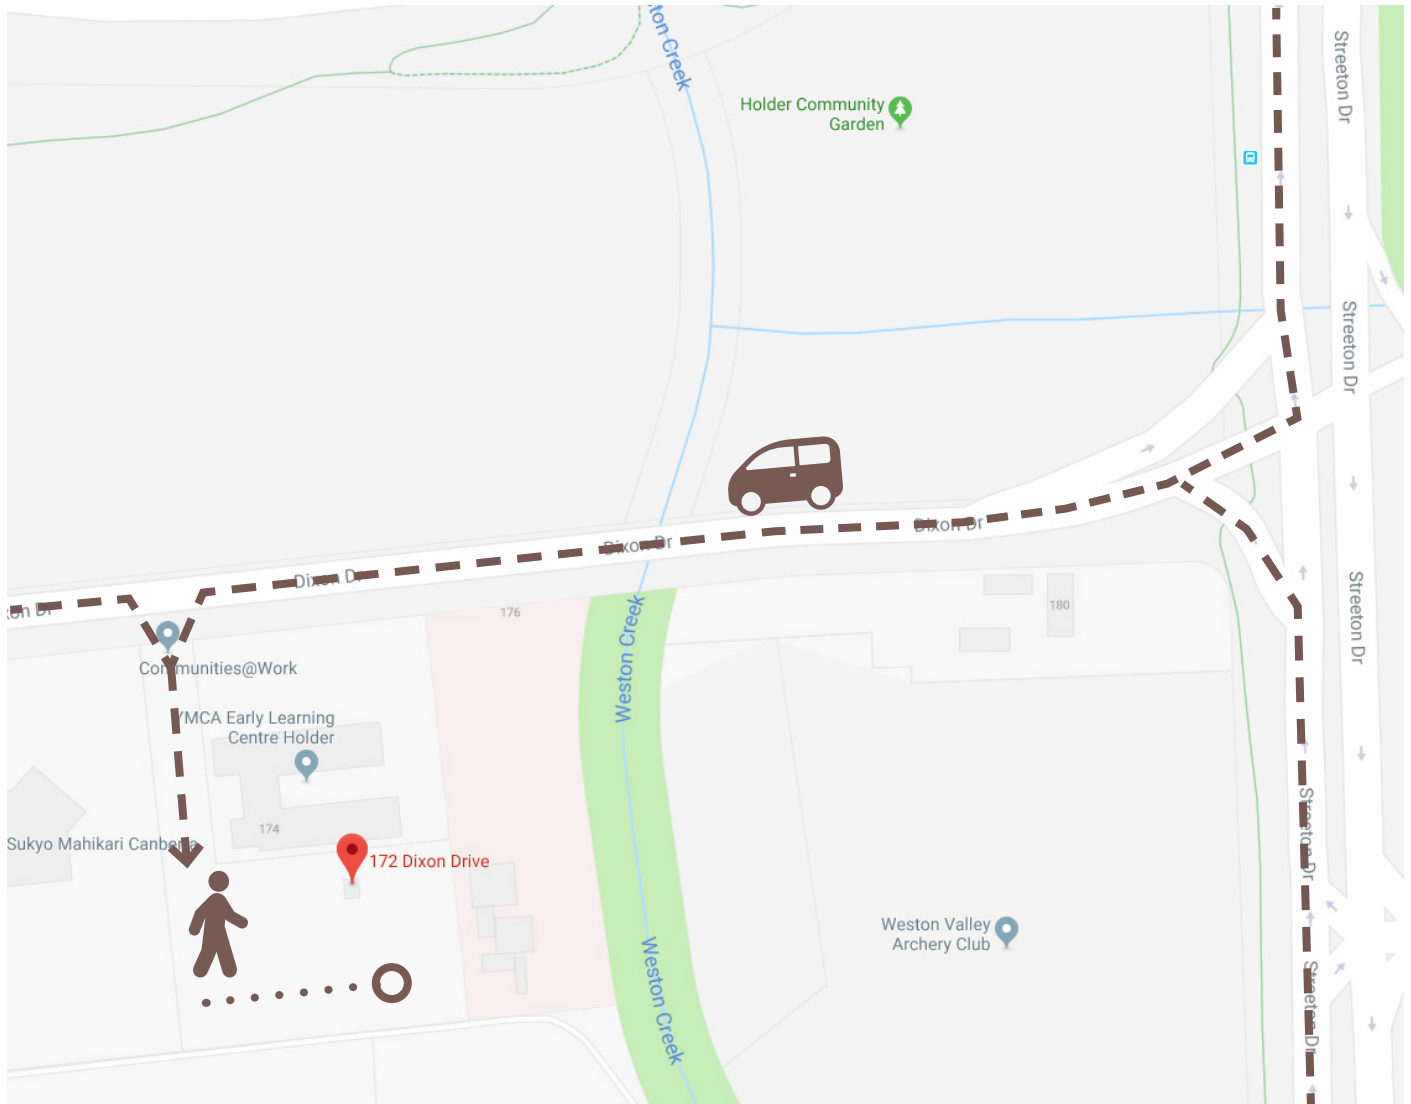

Communities@Work

Weston Community Hub - How to find us

Training Room

Car Park
Enter via Hilder Street, Weston.
The entrance is off the car
park on Hilder Street.

Training Room
Once you have parked your
car, you will have a short
20m walk to the training room.

If you are having
difficulty finding
any of the training
rooms, please call
6293 6220

Communities@Work

172 Dixon Drive, Holder - How to find us

Dixon Drive Campus

Car Park
Enter via Dixon Drive, Holder.
Parking for the Training
Room is located closest
to the entrance gate.

Training Room
Once you have parked
your car closest to the
entrance gate, you will
have a short **80m walk**
to the training room.

If you are having
difficulty finding
any of the training
rooms, please call
6293 6220